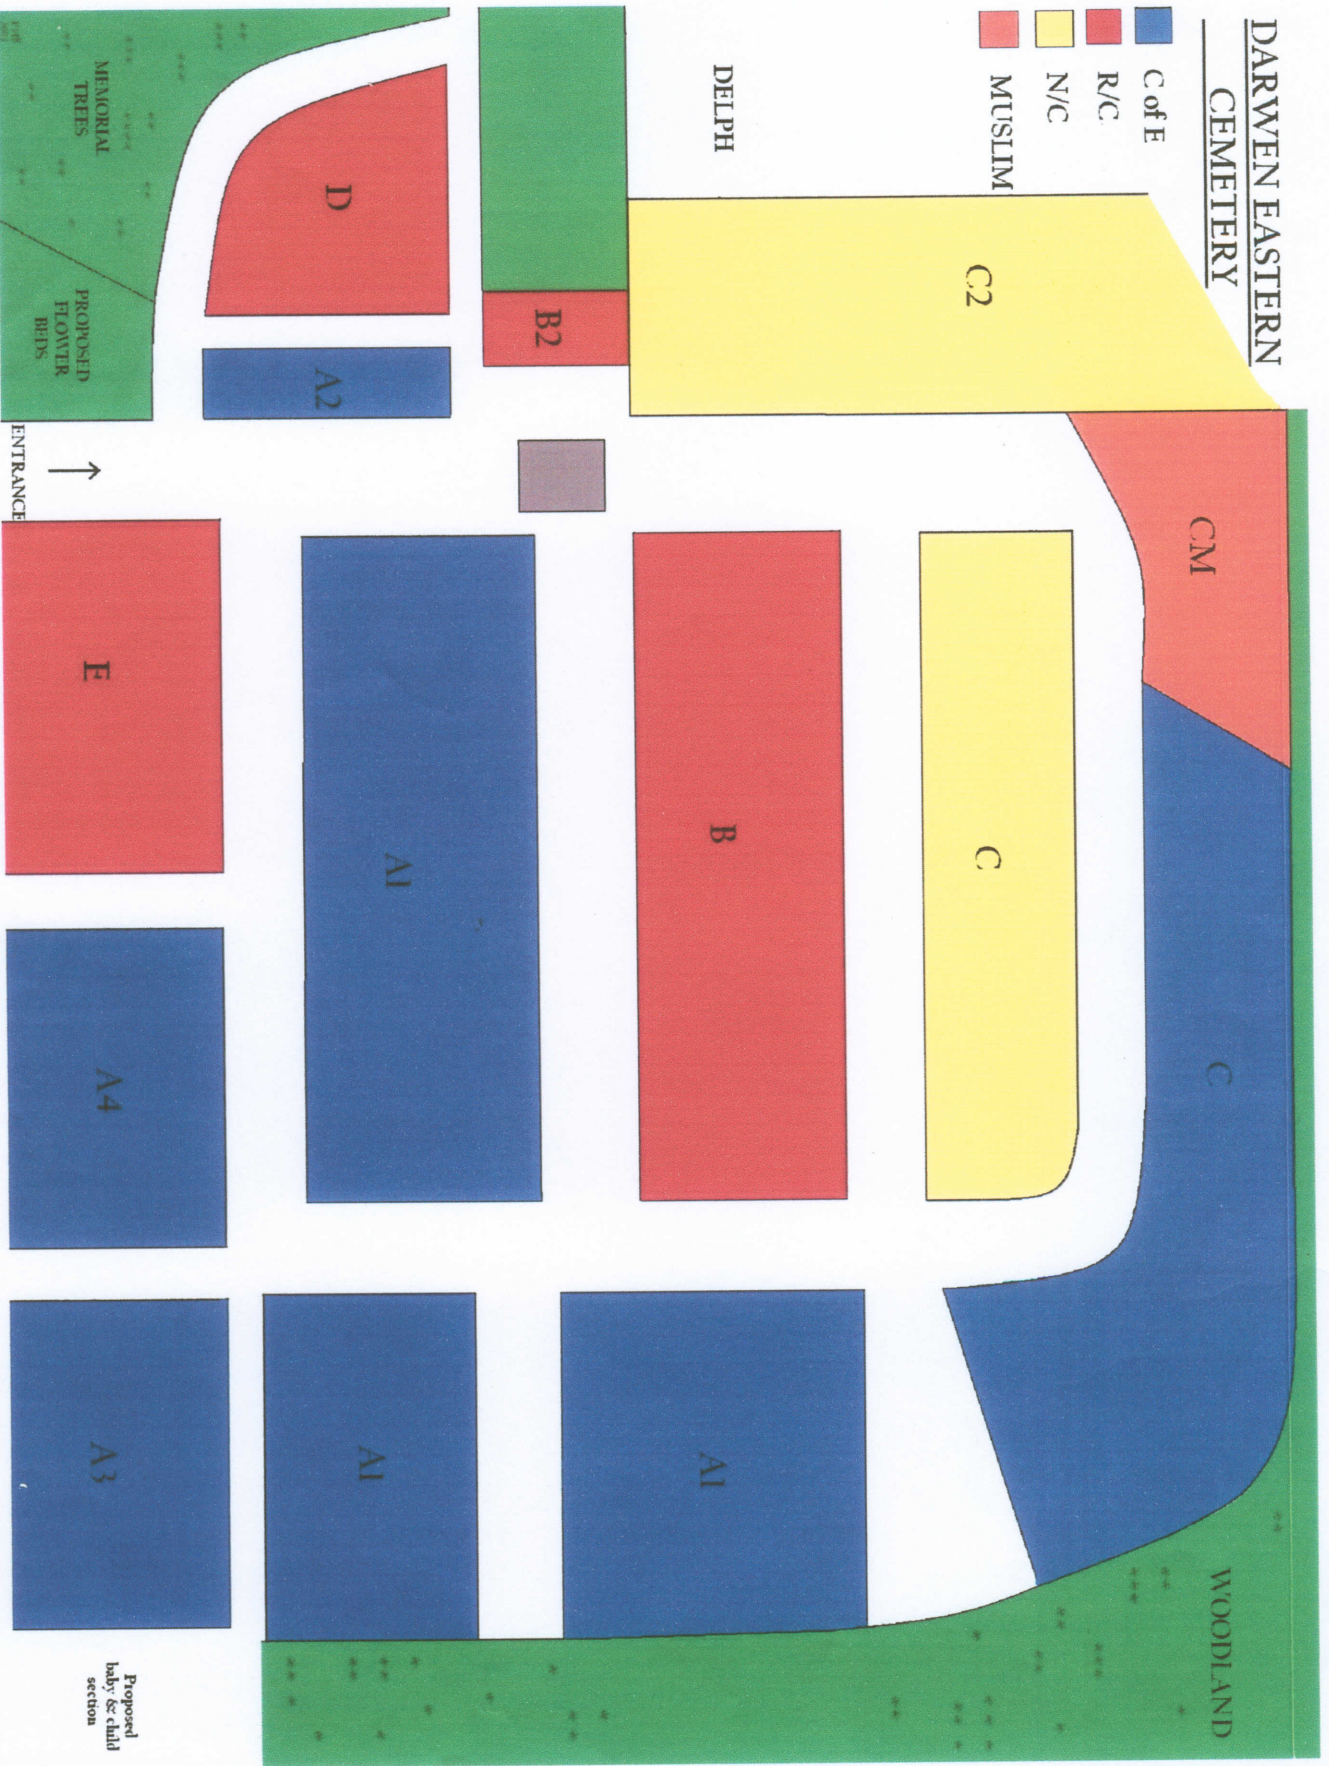

DARWEN EASTERN CEMETERY

- C of E
- R/C
- N/C
- MUSLIM

Proposed baby & child section